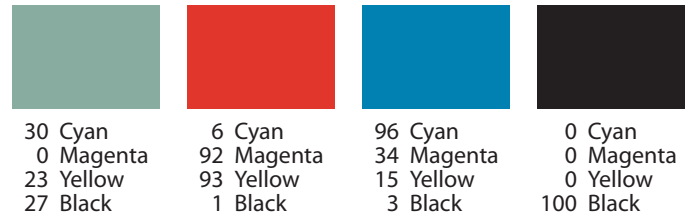

SEATTLE AQUARIUM LOGO

Inline

Stacked

LOGO COLORS

Pantone

CMYK

ACCEPTABLE LOGO COLOR VARIATIONS

Light on dark background

One color on light background

UNACCEPTABLE LOGO VARIATIONS

Distortions, size relationships, arrangements

Color variations

SEATTLE AQUARIUM APPROVED FONTS

Myriad Pro

Myriad Pro Light Condensed

Myriad Pro Light Condensed Italic

Myriad Pro Condensed

Myriad Pro Condensed Italic

Myriad Pro Semibold Condensed

Myriad Pro Semibold Condensed Italic

Myriad Pro Bold Condensed

Myriad Pro Bold Condensed Italic

Myriad Pro Black Condensed

Myriad Pro Black Condensed Italic